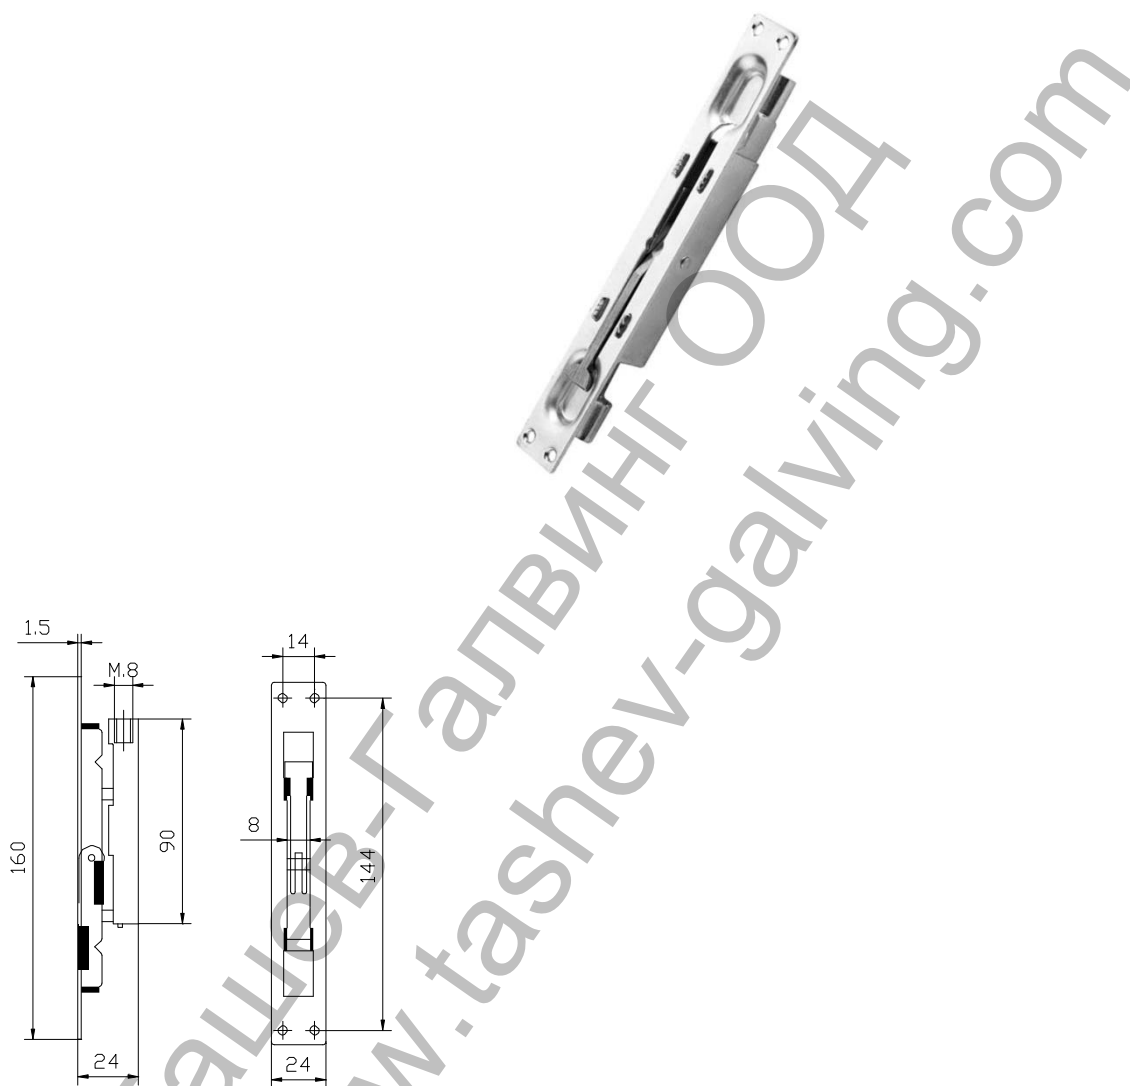

## Сюрме Estebro® за летящи врати основно 160x24x24 мм

Designation: Stainless steel basic flush bolt

Family: Flush bolts

Material: AISI 304 stainless steel

Component which is installed on the swing doors to avoid its opening. The rod is fitted in the door's profile and the flush bolt is fixed on the plate with screws or rivets. When the lever is activated, the rod is displaced acting as an anchorage and locking the door.

Продукт: [Сюрме Estebro® за летящи врати основно 160x24x24 мм](#)

Категория: [Сюрмета и резета](#)

Бранд: [Estebro®](#)

Категория бранд: [Сюрме Estebro®](#)